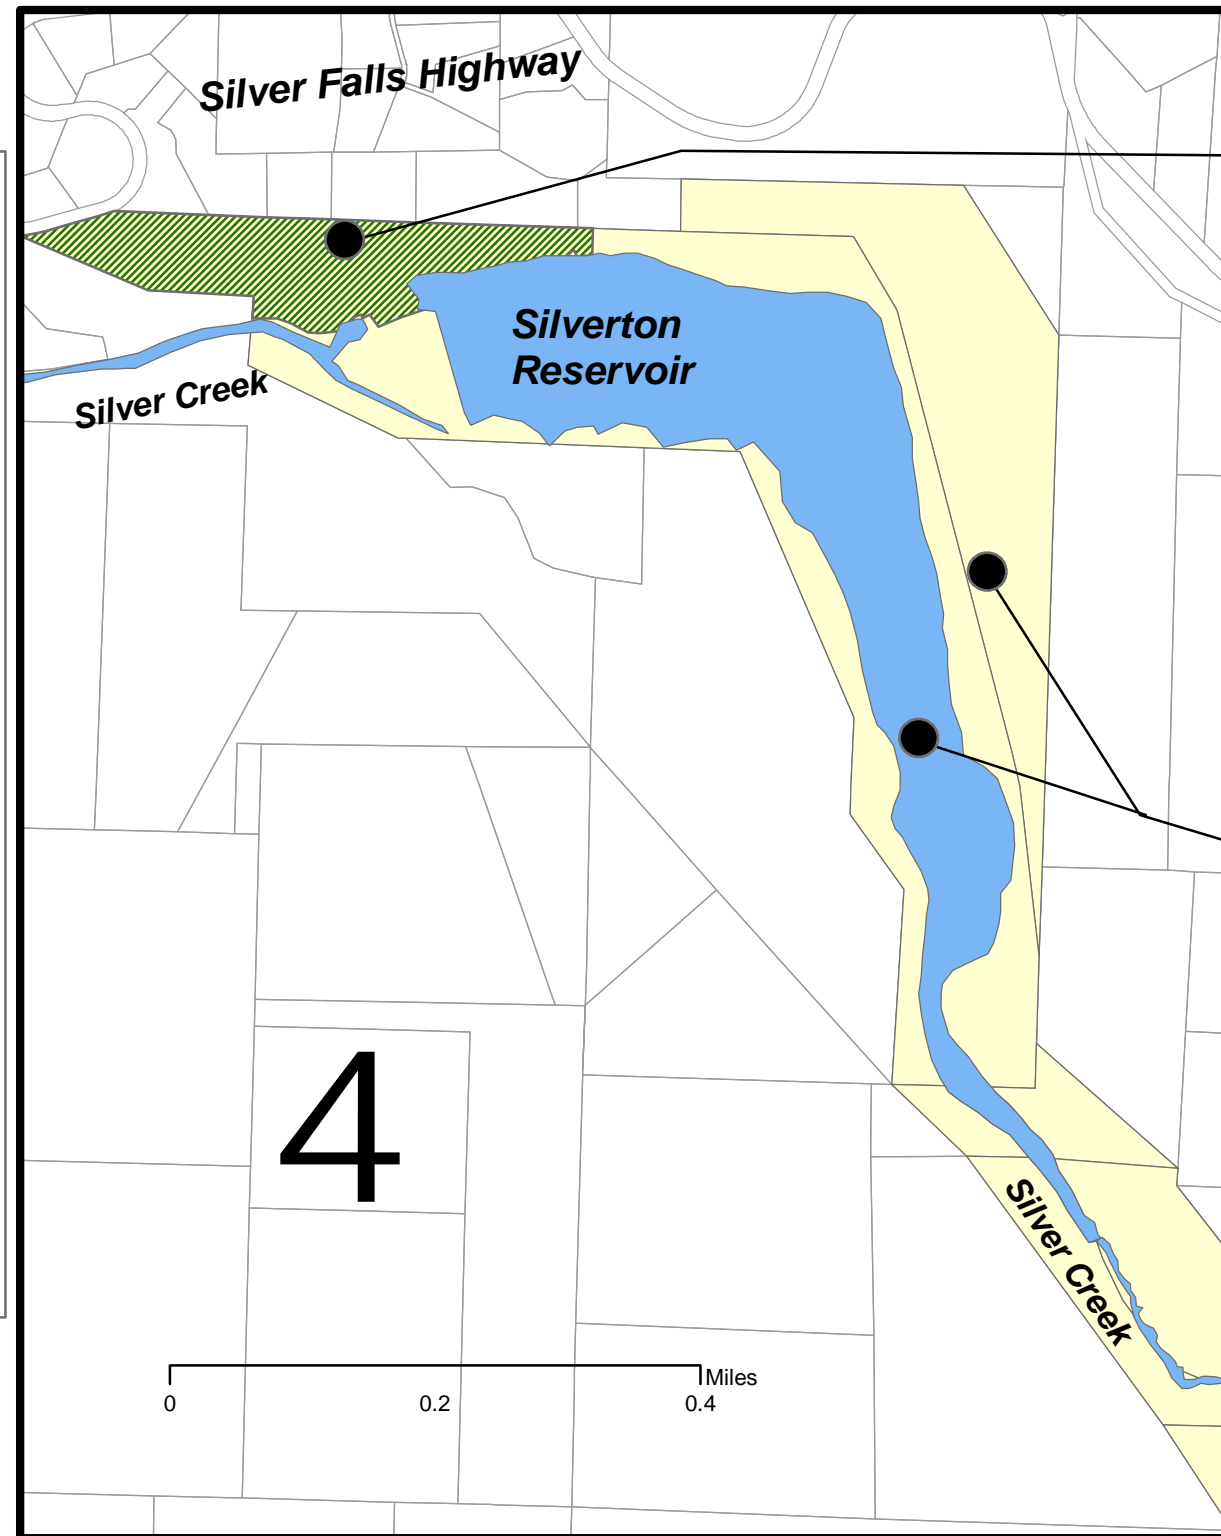

# Silverton Marine Park and Reservoir Area

Welcome to Silverton Marine Park and Reservoir  
City of Silverton

Please enjoy these facilities provided by the citizens of Silverton. For your safety and the consideration and enjoyment of others please observe the following **PARK RULES**:

1. **NO ALCOHOLIC BEVERAGES ALLOWED IN THE PARK**
2. Day use area only. No overnight camping.
3. No dumping or littering.
4. Obey all posted vehicle parking and traffic signs.
5. Vandalism or abuse to park facilities, signs, structures, trees or plant material is prohibited.
6. No fish cleaning within the park.
7. Swimming is prohibited from or within 20 feet of the boat docks or fishing pier.
8. No fires allowed.
9. No hunting or firearms allowed.
10. No fireworks allowed.
11. No gasoline powered boats allowed on the reservoir.
12. Park hours are as posted.
13. Do not enter posted restricted areas.
14. This is a non-supervised facility. Swim at your own risk. Adult Supervision of Children is Strongly Recommended. The water is EXTREMELY deep close to the shore line.

Park rules are strictly enforced by the City of Silverton in accordance with Silverton Municipal Ordinance No. 06-22. Violations are punishable by exclusion from the park and a fine of up to \$500 for each offense.

## Silverton Marine Park Area

For Police Services Within  
the Marine Park Area  
Contact the Silverton Police  
Department at **(503) 873-5326**

- These areas are within the jurisdiction of the Marion County Sheriff's Office.
- For law enforcement services please contact the Marion County Sheriff's Office at **(503) 588-5032**