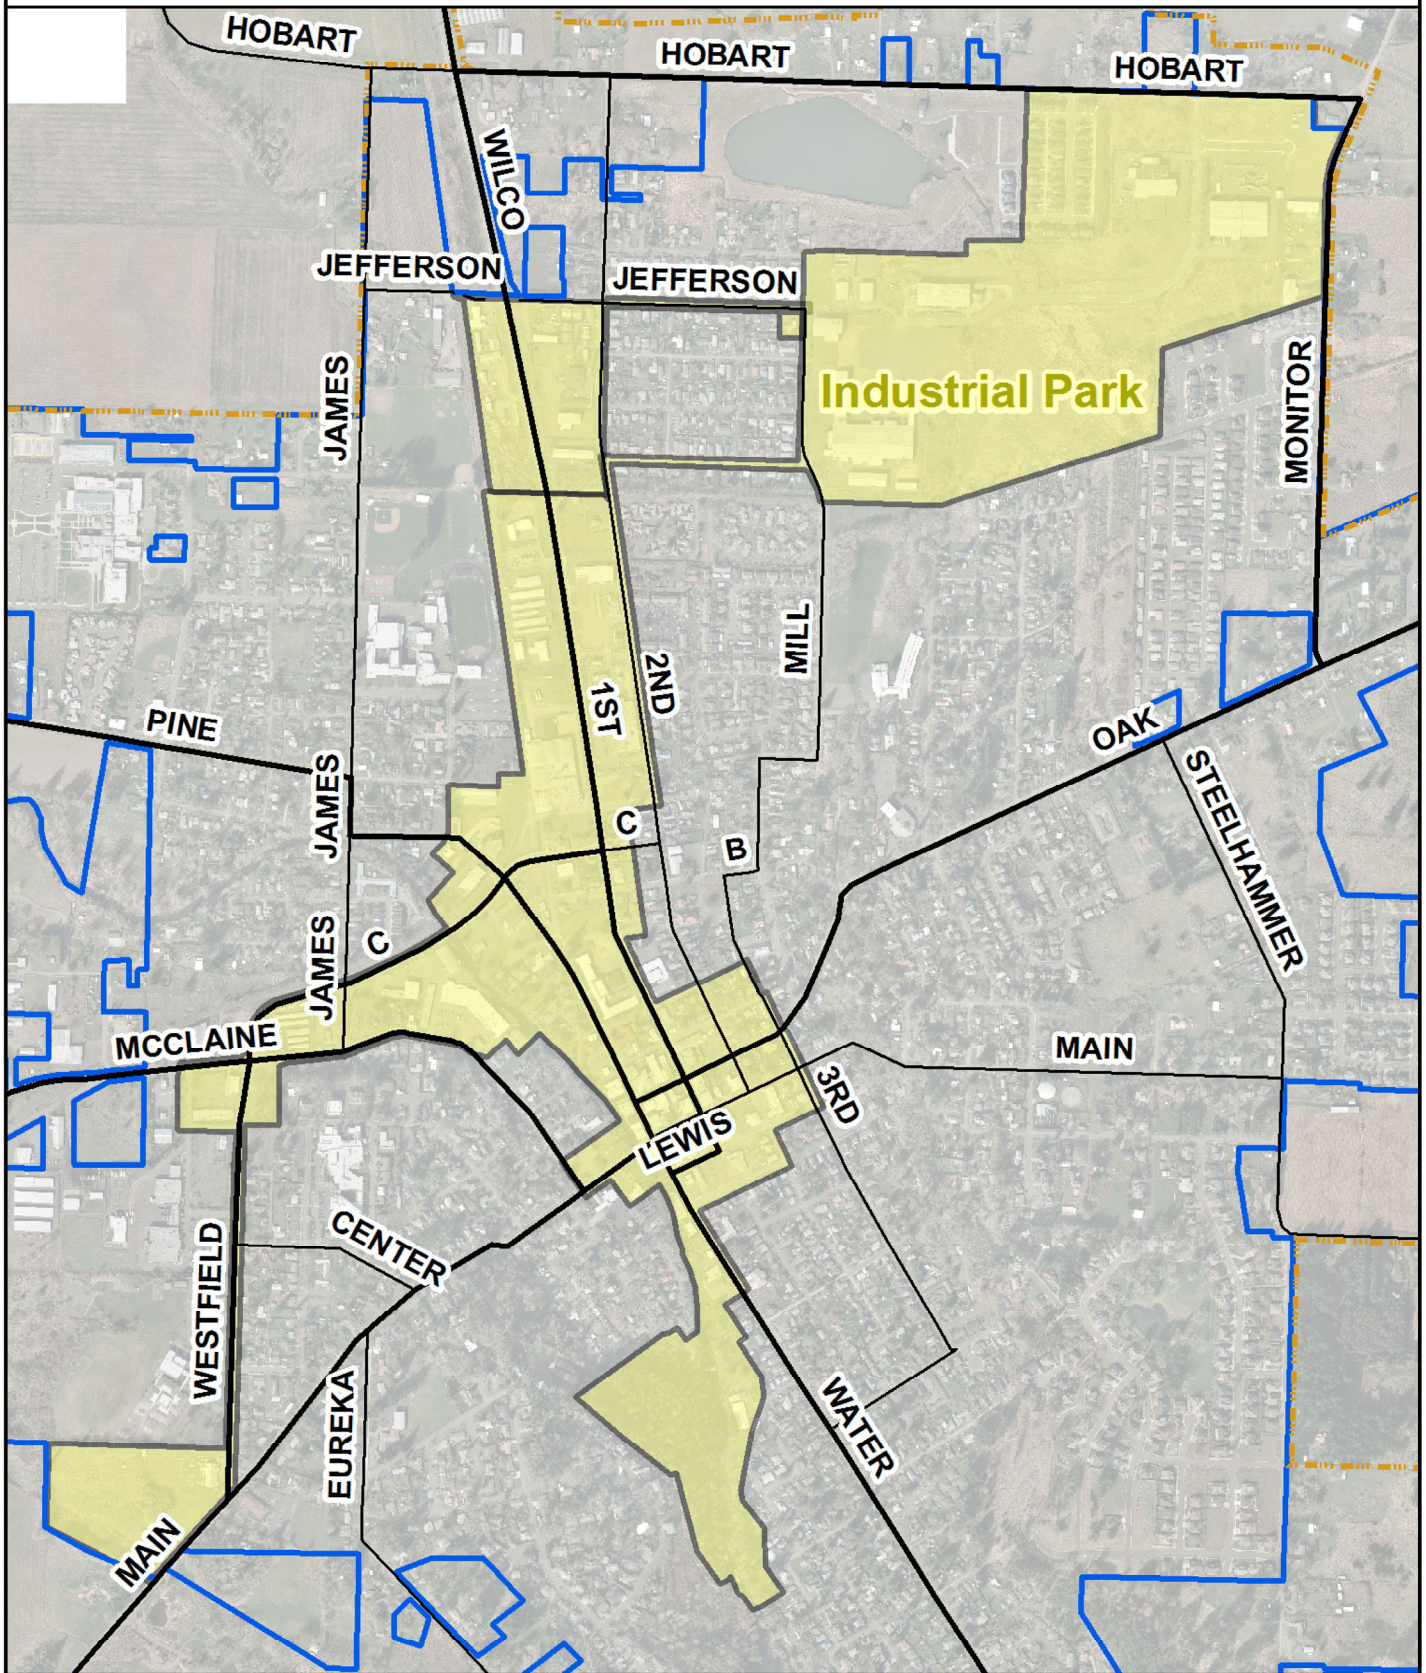

City of Silverton

Legend

Urban Renewal District